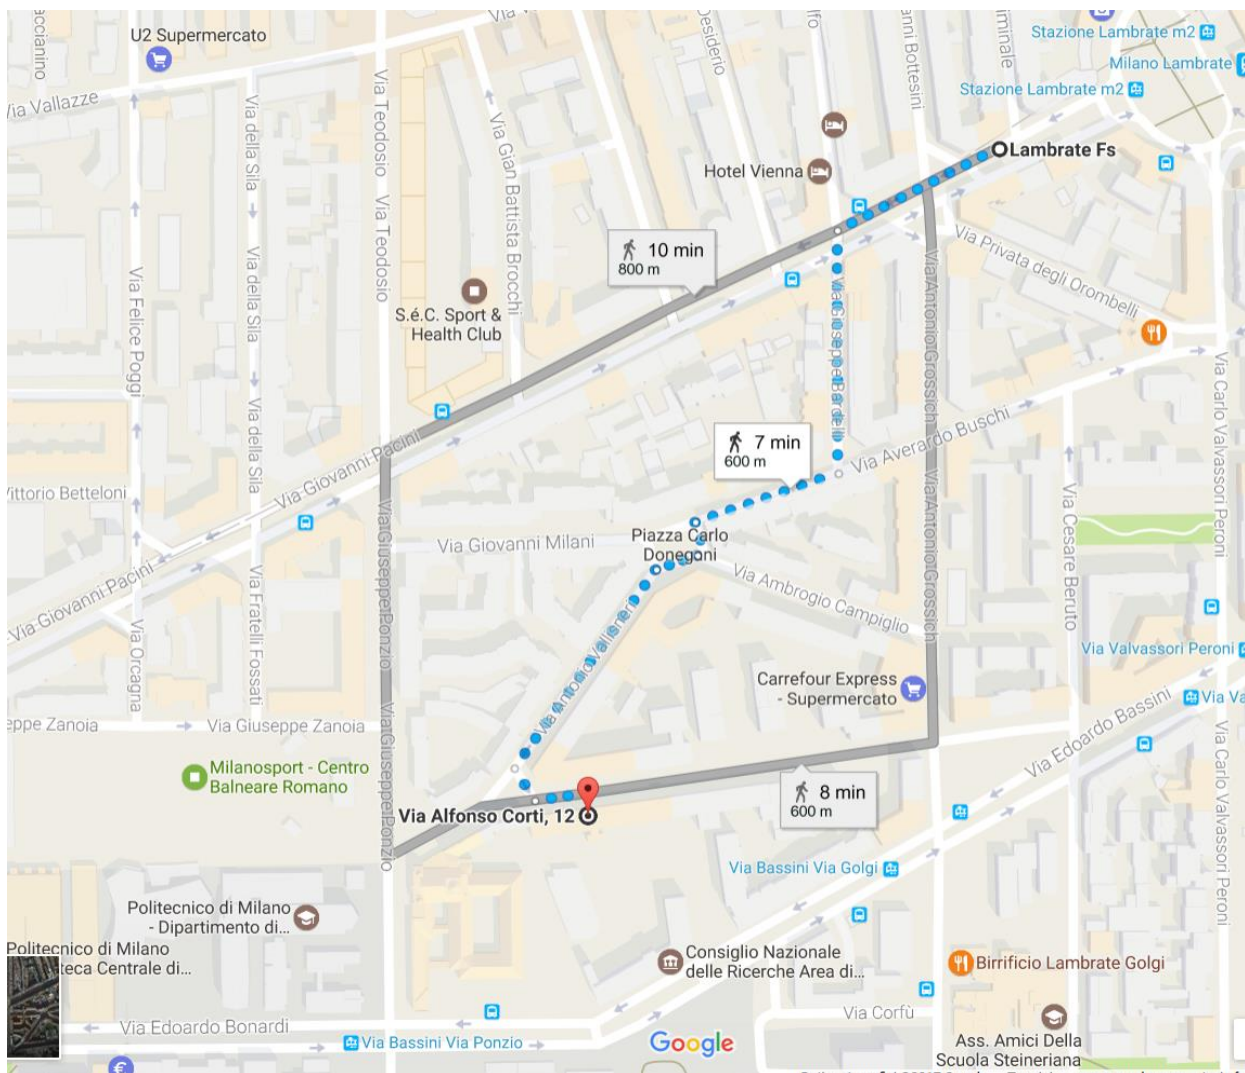

TRAVEL AND ACCOMODATION

How to reach AREA della Ricerca CNR, Via Alfonso Corti 12, 20133 MILANO

From Lambrate Railway station or Lambrate Underground station, follow the path on the map below. It is about at 10 minutes walking distance.

From Central Railway Station, by underground, green line (line 2) → direction *Gessate/Cologno Nord* → get-off station *Lambrate* Underground station. Then, follow the path on the map below (it takes around 30 minutes).

Please, find further instructions for travel and accommodation facilities at the following Web page:

<http://sp7.irea.cnr.it/wiki/index.php/Come_raggiungere_IREA-MI>